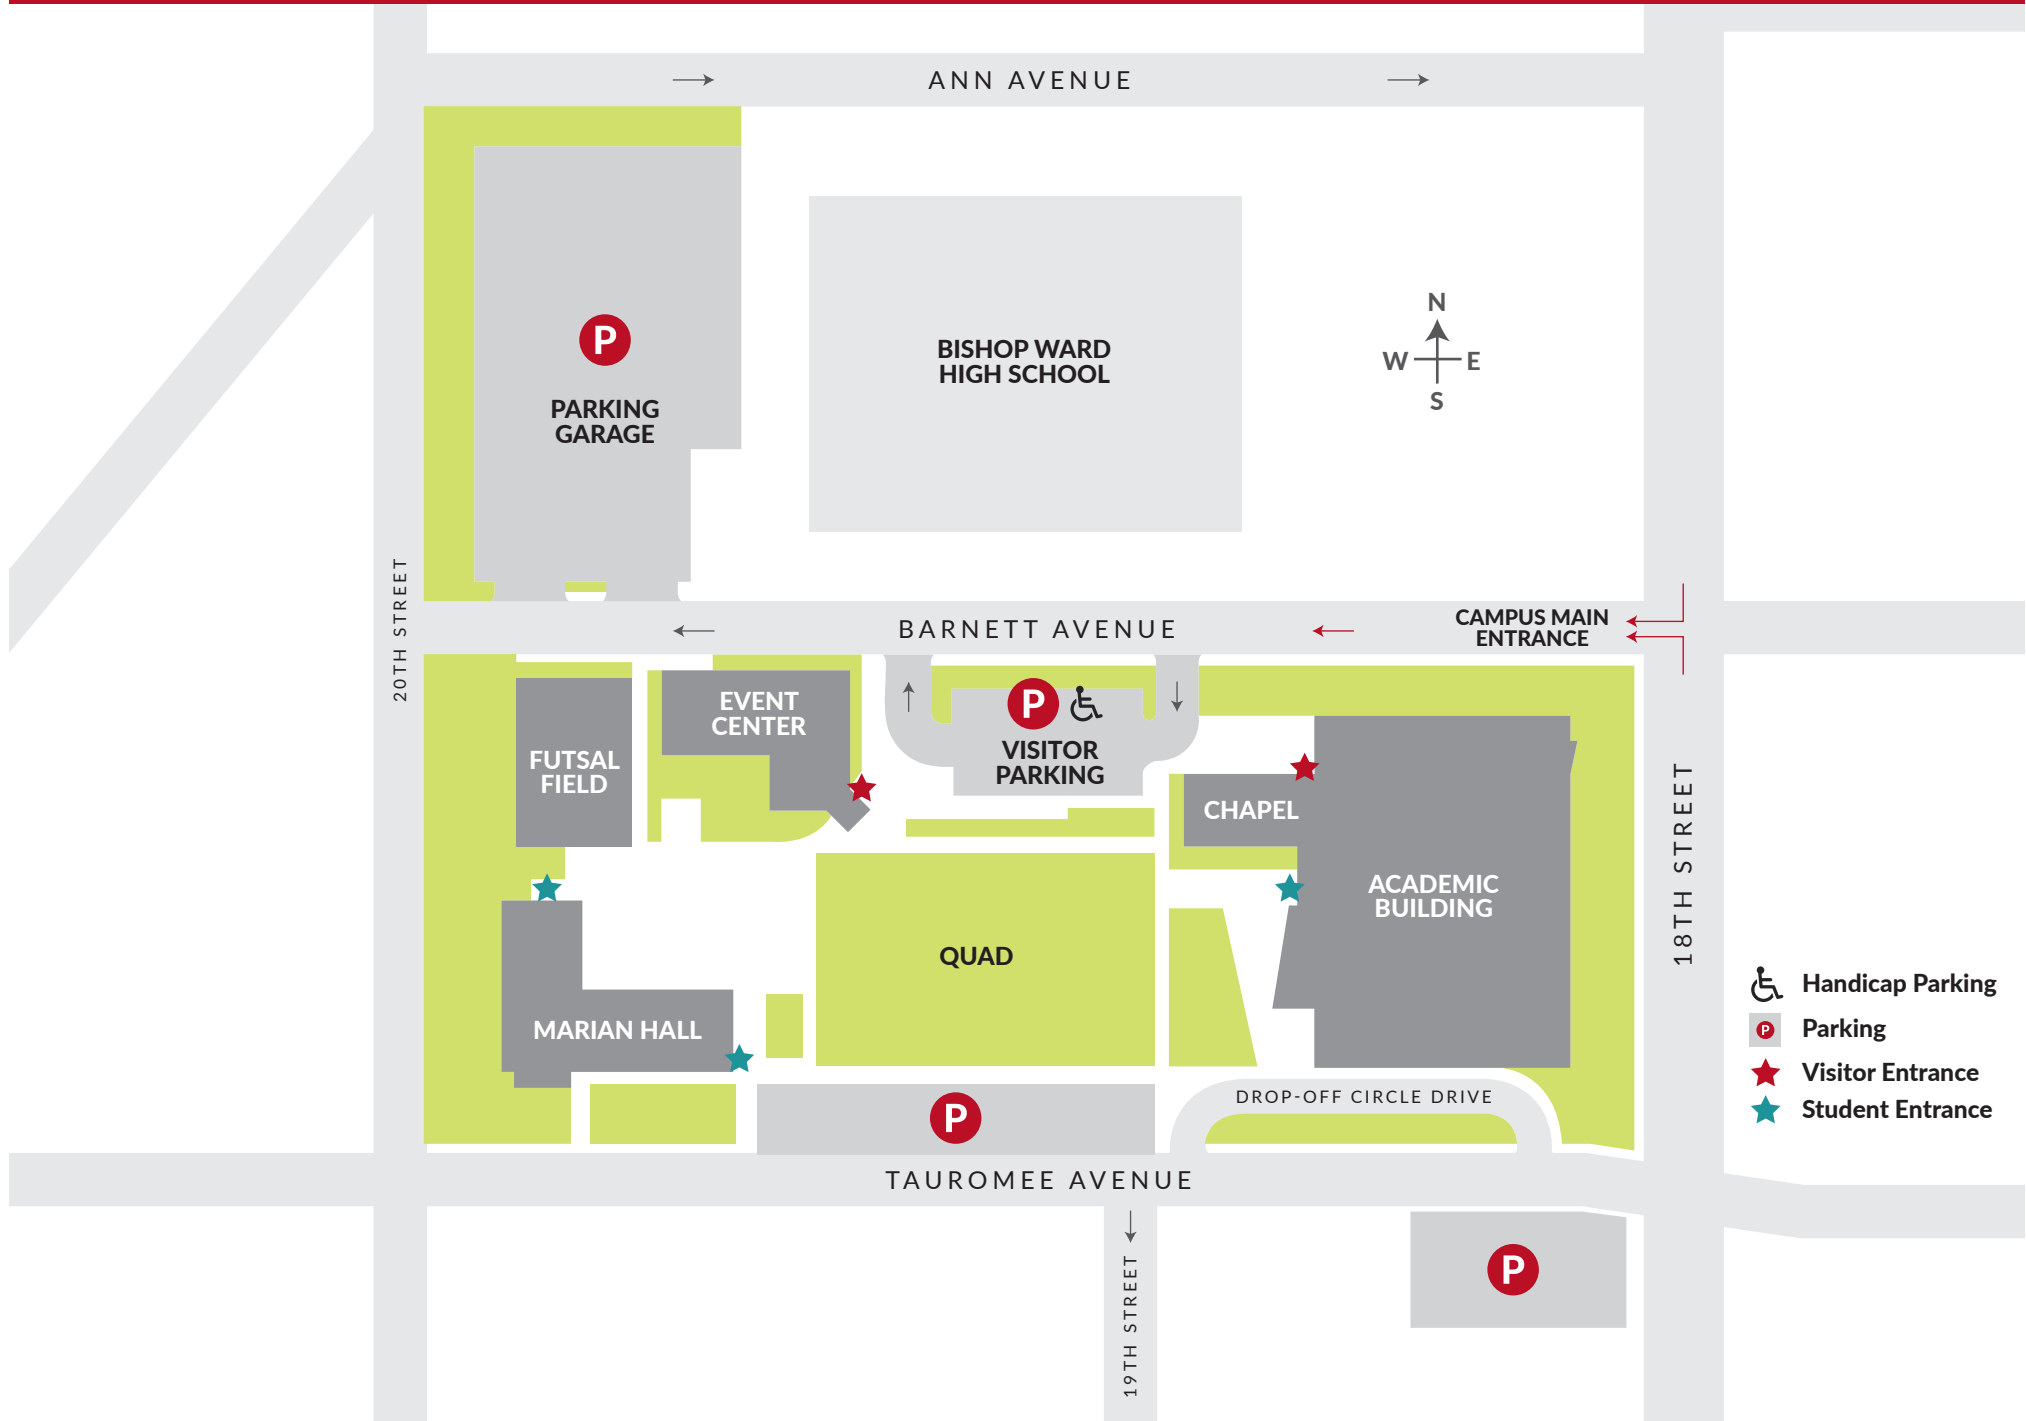

DONNELLY COLLEGE CAMPUS MAP

20TH STREET

ANN AVENUE

BARNETT AVENUE

TAUROMEE AVENUE

19TH STREET

18TH STREET

P
PARKING GARAGE

BISHOP WARD
HIGH SCHOOL

FUTSAL
FIELD

EVENT
CENTER

P ♿
VISITOR
PARKING

CHAPEL

ACADEMIC
BUILDING

QUAD

MARIAN HALL

P

DROP-OFF CIRCLE DRIVE

CAMPUS MAIN
ENTRANCE

- ♿ Handicap Parking
- P** Parking
- ★ Visitor Entrance
- ★ Student Entrance

P